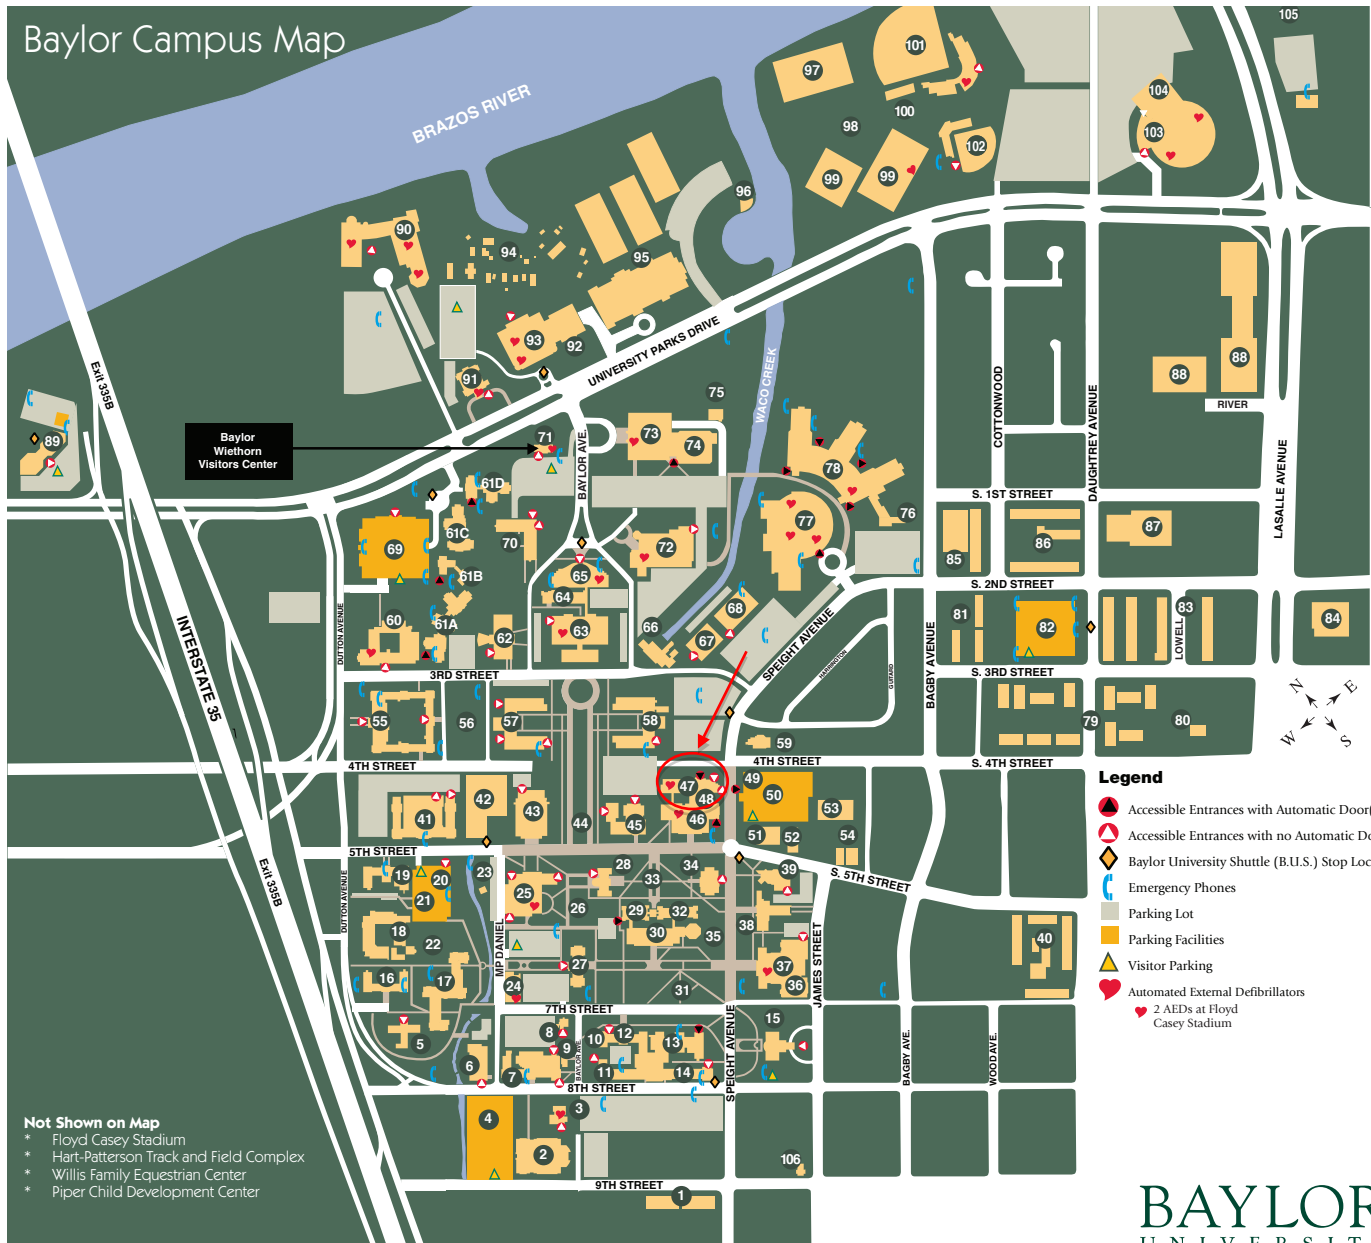

Baylor Campus Map

Not Shown on Map
 * Floyd Casey Stadium
 * Hart-Patterson Track and Field Complex
 * Willis Family Equestrian Center
 * Piper Child Development Center

- Legend**
- Accessible Entrances with Automatic Door(s)
 - Accessible Entrances with no Automatic Door(s)
 - Baylor University Shuttle (B.U.S.) Stop Locations
 - Emergency Phones
 - Parking Lot
 - Parking Facilities
 - Visitor Parking
 - Automated External Defibrillators
 - 2 AEDs at Floyd Casey Stadium

Conference Suites

- 10 Alexander Conference Suite
 - 25 Bill Daniel Student Center (SUB)
 - 48 Blume Conference Center
 - 39 Bobo Baptist Student Center
 - 3 Harrington House Faculty Center
 - 91 Hughes-Dillard Alumni Center
 - 51 McMullen-Connelly Faculty Center
 - 2 Stacy Riddle Forum
- ### Dining & Food Services
- 78 Baylor Sciences Building Atrium Café
 - 95 Bill Daniel Student Center Food Court
 - 7 Collins Café
 - 93 Discovery Center Café
 - 69 Chili's Too, Starbucks
 - 90 Law School Café
 - 13 RPiC Real Food on Campus
 - 63 Java City
 - 61B North Village Seasons Creamery
 - 41 Penland Food Court
 - 50 C3 Convenience Store
- ### Information & Services
- 20 Baylor Bookstore
 - 66 Baylor Energy Complex
 - 49 Baylor Police Department
 - 71 Wiethorn Visitors Center
- ### Libraries & Museums
- 15 Armstrong Browning Library
 - 34 Carroll Library (The Texas Collection)
 - 65 Jesse H. Jones Library
 - 92 Mayborn Museum Complex
 - 94 Gov. Bill and Vara Daniel Historic Village
 - 93 Harry and Anna Jeanes Discovery Center
 - 63 Moody Memorial Library
 - 64 Poage Legislative Library